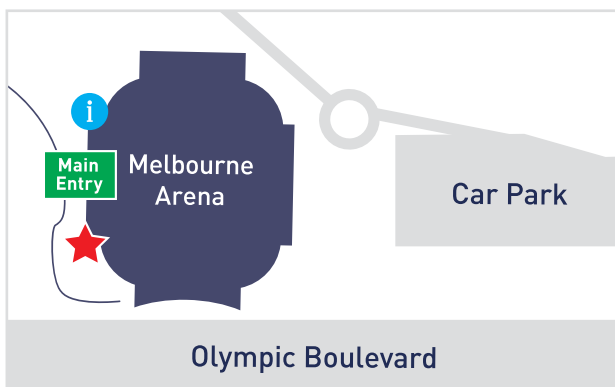

WORLD CUP
GYMNASTICS
2020

SEATING MAP

THURSDAY 20 FEBRUARY
& SATURDAY 22 FEBRUARY

MELBOURNE

MELBOURNE ARENA

-  Men's Pommel Horse
-  Men's Still Rings
-  Men's Floor
-  General Admission Seating
-  Reserved Seating on Sat 22 Feb Only
-  Women's Uneven Bars
-  Women's Vault
-  GA Information
-  Box Office